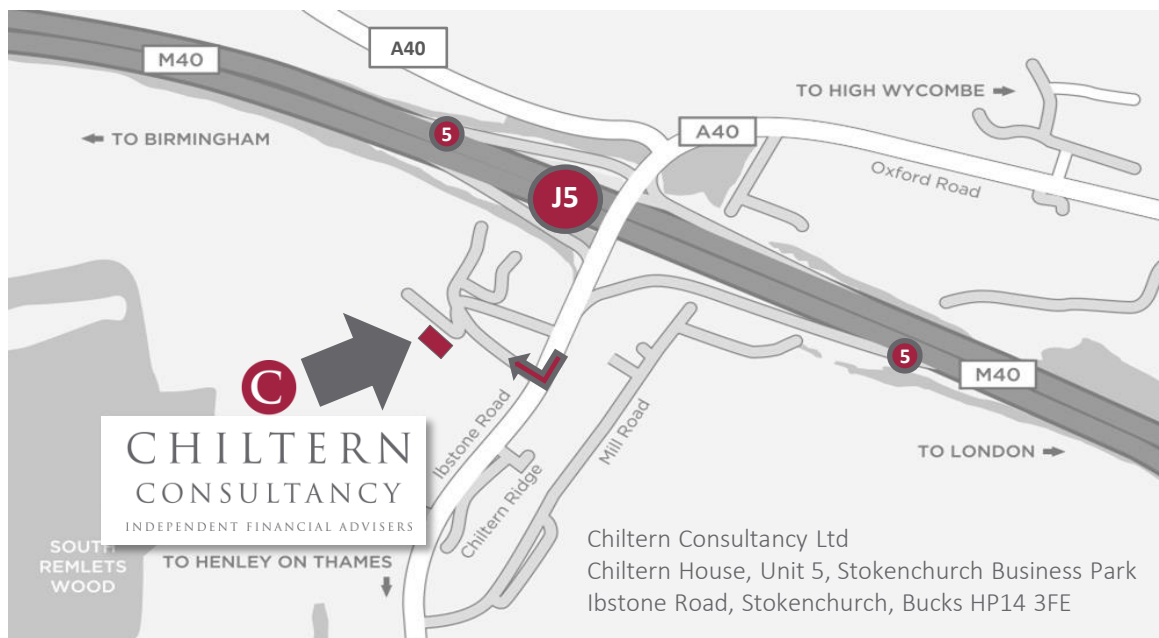

HOW TO FIND US

SOUTHBOUND

Leave M40 at Junction 5, go up slip road and turn right at the top onto Ibstone Road, go back over M40 and in 250yds turn right into Stokenchurch Business Park then take first left. Chiltern House is the first building on the left.

NORTHBOUND

Leave M40 at Junction 5, go up slip road and turn left at the top onto Ibstone Road, after 150yds turn right into Stokenchurch Business Park then take first left. Chiltern House is the first office building on the left.