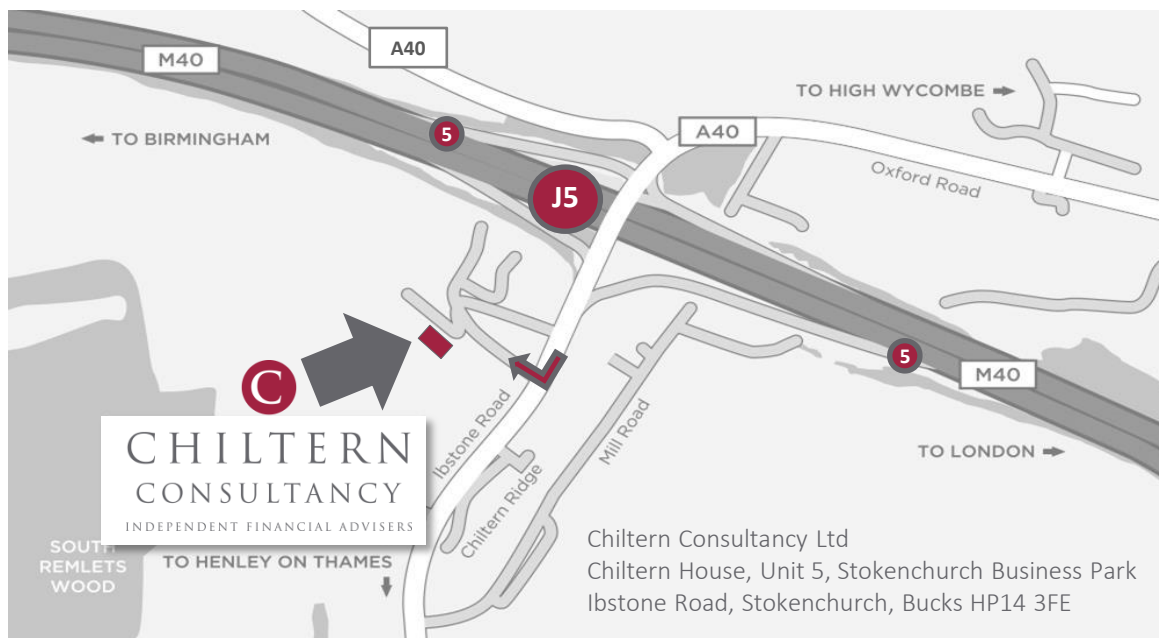

# HOW TO FIND US

## SOUTHBOUND

Leave M40 at Junction 5, go up slip road and turn right at the top onto Ibstone Road, go back over M40 and in 250yds turn right into Stokenchurch Business Park then take first left. Chiltern House is the first building on the left.

## NORTHBOUND

Leave M40 at Junction 5, go up slip road and turn left at the top onto Ibstone Road, after 150yds turn right into Stokenchurch Business Park then take first left. Chiltern House is the first office building on the left.